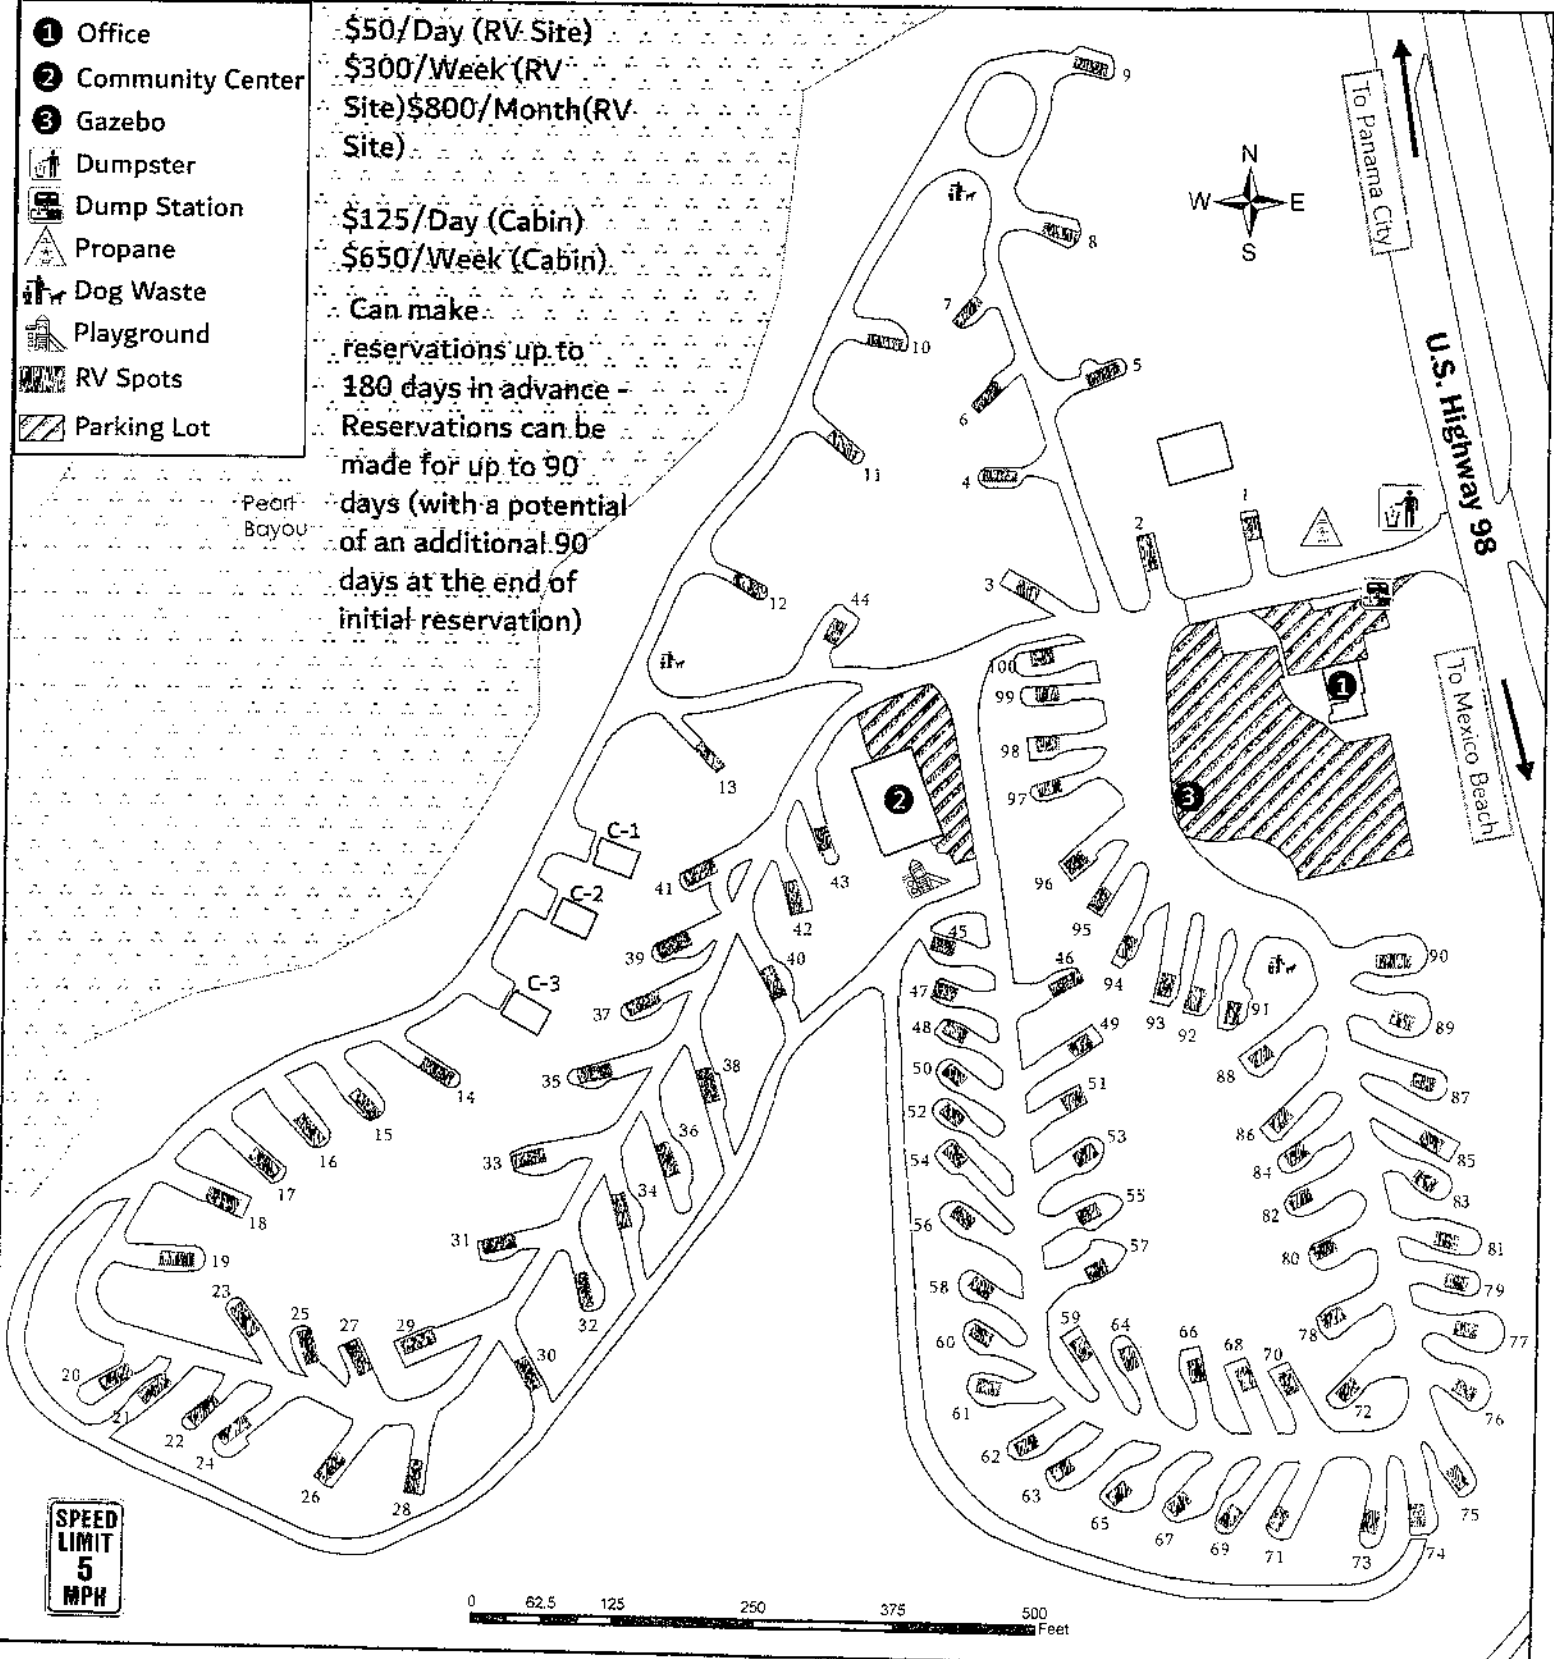

Tyndall AFB FamCamp

"Just another day in paradise."

101 FamCamp Road
Tyndall AFB, FL 32403-1045

(850) 283-2245

After hours Emergency (850) 630-9885

- ① Office
- ② Community Center
- ③ Gazebo
- Dumpster
- Dump Station
- Propane
- Dog Waste
- Playground
- RV Spots
- Parking Lot

\$50/Day (RV Site)
\$300/Week (RV Site)
\$800/Month (RV Site)

\$125/Day (Cabin)
\$650/Week (Cabin)

Can make reservations up to 180 days in advance - Reservations can be made for up to 90 days (with a potential of an additional 90 days at the end of initial reservation)

Pearl Bayou

SPEED LIMIT 5 MPH

0 62.5 125 250 375 500 Feet